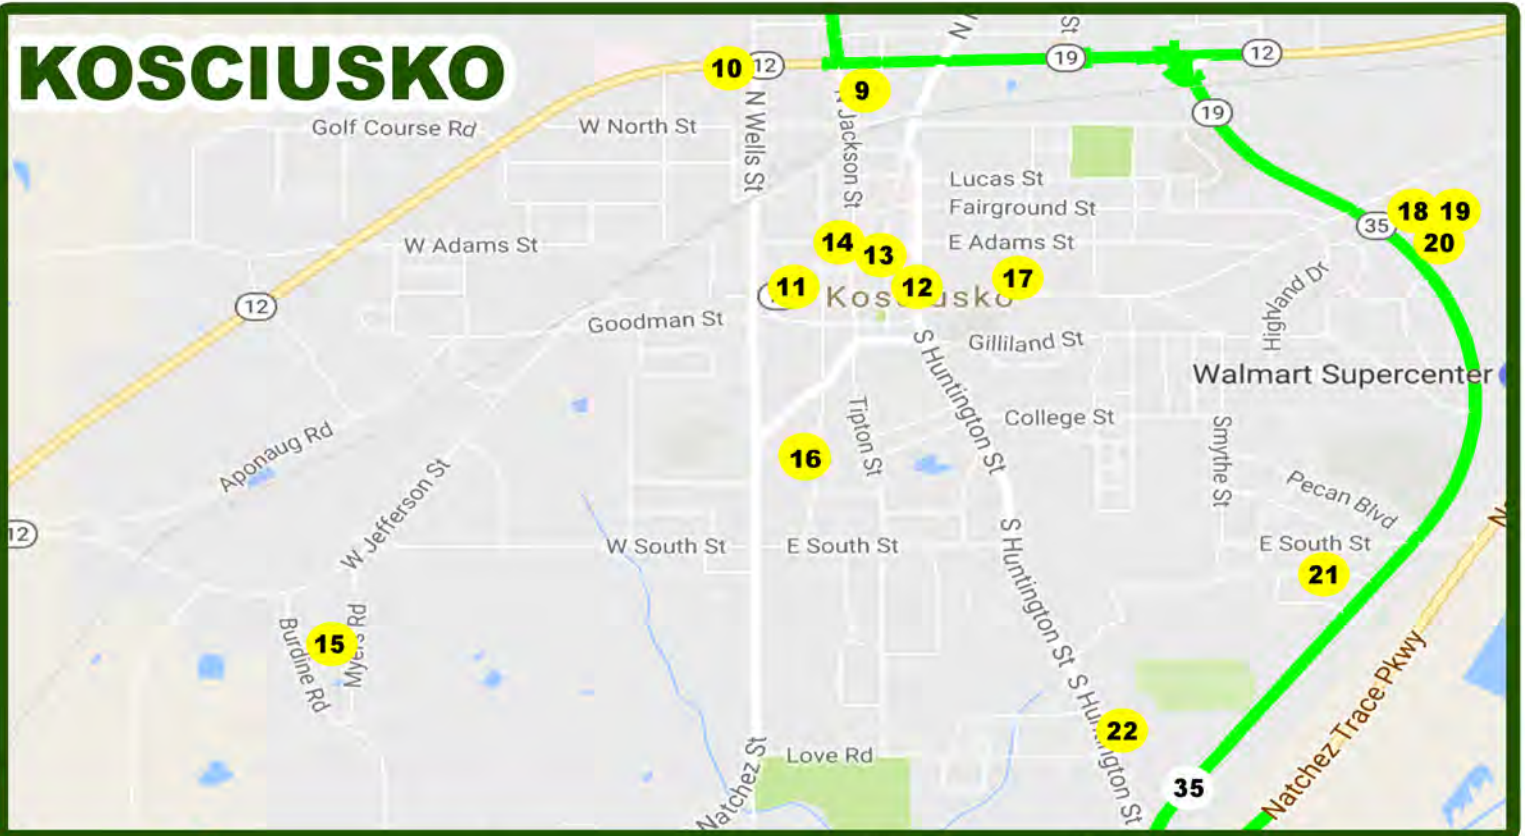

PICKING

1. 24973 Hwy 35 N Carmack Fish House
2. 24452 Hwy 35 N Carmack Community Club
3. 23350 Hwy 35 N
4. 20290 Hwy 35 N
5. 18975 Hwy 35 N
6. 14989 Hwy 35 N
7. 1016 Hwy 35 N
8. 1016 Hwy 35 N

see Kosciusko Detail Map

28. 4046 Hwy 35 N
29. 1309 Hwy 35 N Across from H & H CHIEF SALES
30. 1215 Hwy 35 N Near Carthage Fire Dept

see Carthage Detail Map

31. 205 Hwy 35 N Sims Appliance
32. Hwy 35 N & Franklin St
33. 126 W Franklin St Clare-a-Bellas Court Sq
34. 112 W Franklin St Court Sq
35. #1 Court Square
36. #2 Court Square
37. #3 Court Square
38. 105 N Pearl St Court Sq
39. 115 S Pearl St J Blocker's
40. 206 W Main St
41. 308 S Pearl St
42. 220 Hwy 35 S

43. 4954 Estes Mill Rd 3 mi S Pearl River Bridge
44. 1618 Hwy 35 S

45. Hwy 35 & Truelight Rd
46. 1989 Hwy 35 S

see Walnut Grove Detail Map

47. 166 Hwy 35 Easy Street Furniture
48. 134 Hwy 35 Behind Emmanuel Baptist Ch
49. 1521 Hwy 492 Across from closed prison
50. 146 Main St Walnut Grove Library
51. 103 Golden Ave Across from WG Baptist Ch
52. 327 Maple St
53. 318 Pine St
54. 205 Pine St
55. 101 Main St S Corner of Triangle
56. 10 Sylvanus St

57. 3953 Hwy 35 N - Forest /Hillsboro

KOSCIUSKO

CARTHAGE

WALNUT GROVE