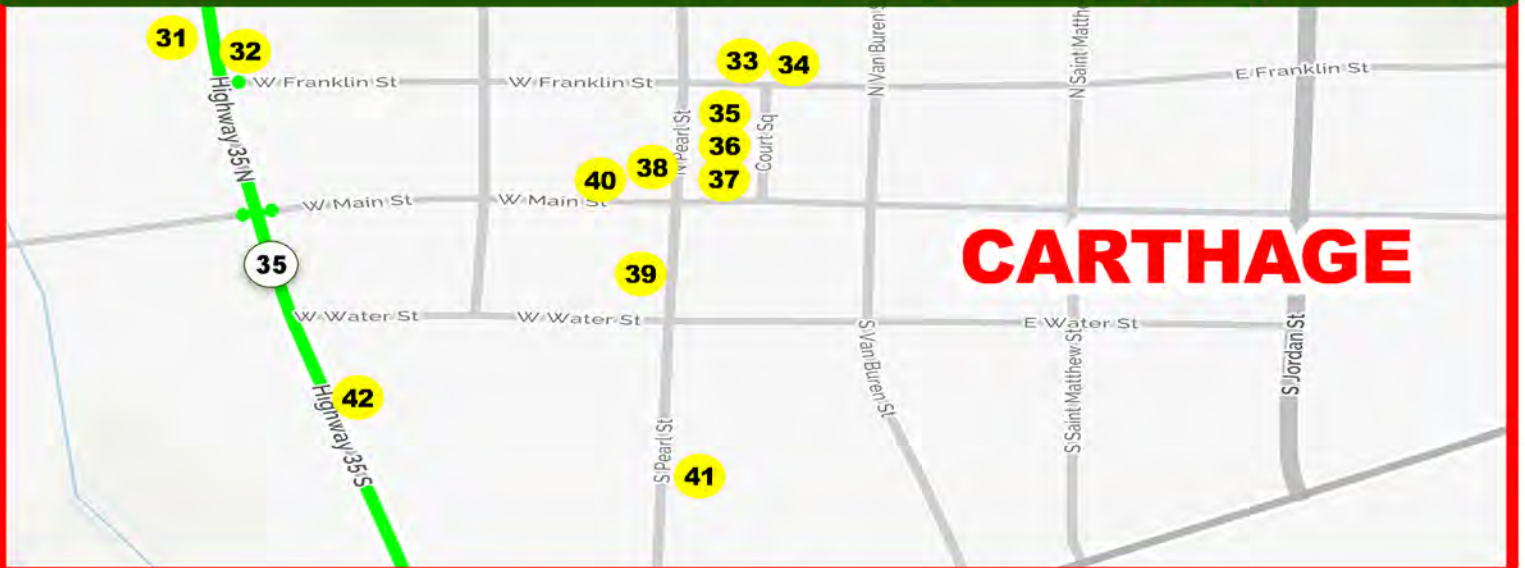

PICKING

1. 24973 Hwy 35 N Carmack Fish House
2. 24452 Hwy 35 N Carmack Community Club
3. 23350 Hwy 35 N
4. 20290 Hwy 35 N
5. 18975 Hwy 35 N
6. 14989 Hwy 35 N
7. 1016 Hwy 35 N
8. 1016 Hwy 35 N

see Kosciusko Detail Map

28. 4046 Hwy 35 N
29. 1309 Hwy 35 N Across from H & H CHIEF SALES
30. 1215 Hwy 35 N Near Carthage Fire Dept

see Carthage Detail Map

31. 205 Hwy 35 N Sims Appliance
32. Hwy 35 N & Franklin St
33. 126 W Franklin St Clare-a-Bellas Court Sq
34. 112 W Franklin St Court Sq
35. #1 Court Square
36. #2 Court Square
37. #3 Court Square
38. 105 N Pearl St Court Sq
39. 115 S Pearl St J Blocker's
40. 206 W Main St
41. 308 S Pearl St
42. 220 Hwy 35 S

43. 4954 Estes Mill Rd 3 mi S Pearl River Bridge
44. 1618 Hwy 35 S

45. Hwy 35 & Truelight Rd
46. 1989 Hwy 35 S

see Walnut Grove Detail Map

47. 166 Hwy 35 Easy Street Furniture
48. 134 Hwy 35 Behind Emmanuel Baptist Ch
49. 1521 Hwy 492 Across from closed prison
50. 146 Main St Walnut Grove Library
51. 103 Golden Ave Across from WG Baptist Ch
52. 327 Maple St
53. 318 Pine St
54. 205 Pine St
55. 101 Main St S Corner of Triangle
56. 10 Sylvanus St

57. 3953 Hwy 35 N - Forest /Hillsboro

KOSCIUSKO

CARTHAGE

WALNUT GROVE